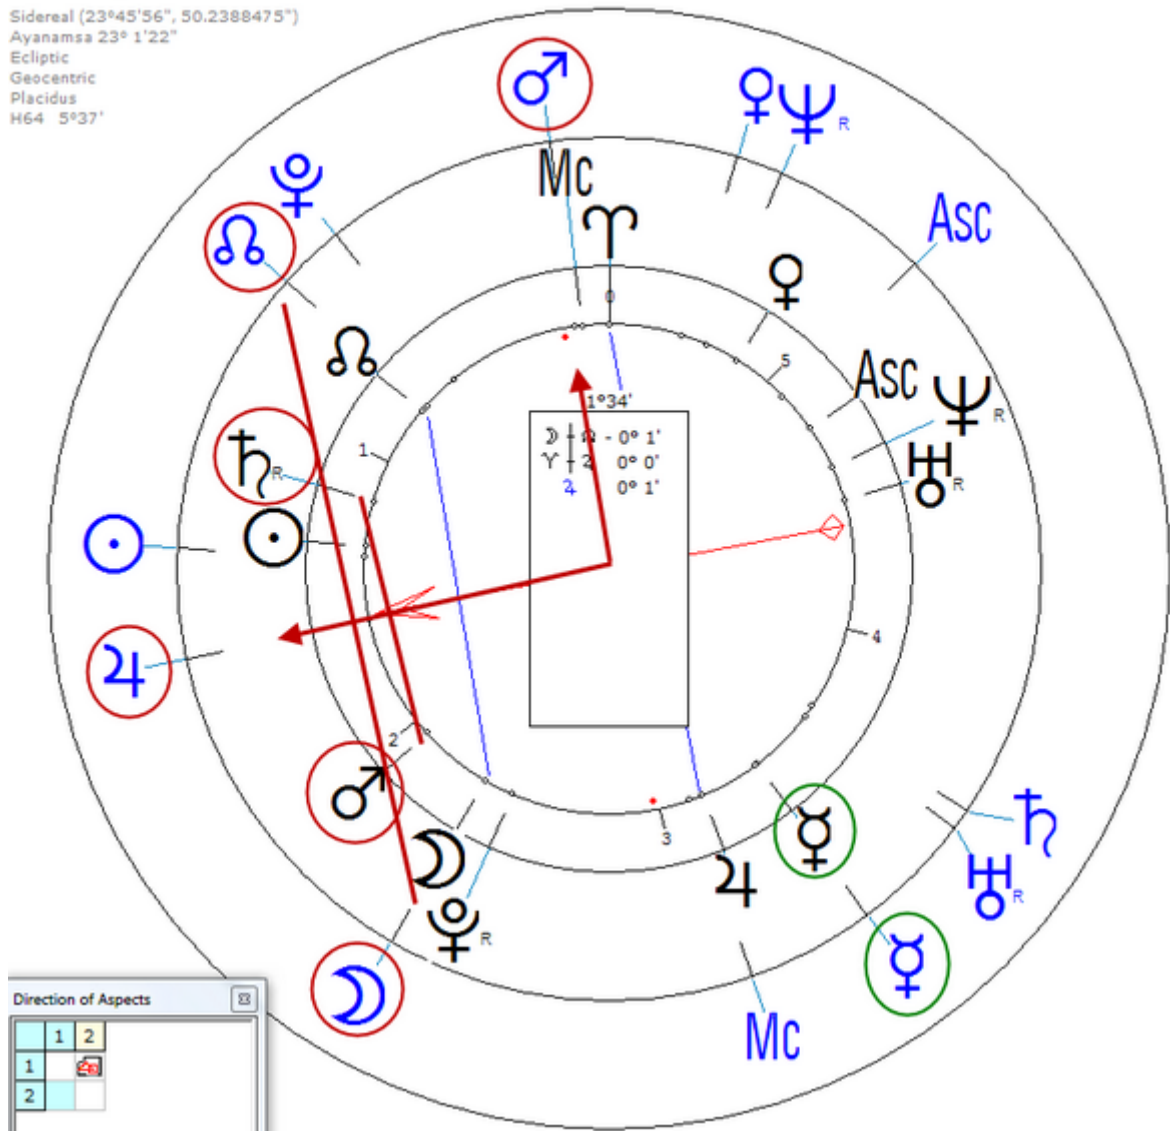

Dewaere, Patrick

26 January 1947 at 10:30 (= 10:30 AM)Saint Briec, France, 48n31, 2w47

French leading man of films of the 1970s.

<https://www.astro.com/astro-databank/Dewaere,_Patrick>

On July 16, 1982, Dewaere died of a self-inflicted gunshot wound in his home in Paris.

Lunar Return (Harmonic 64)

Lunar ☾/♁ = Lunar ♂ = Lunar ♃ (Gunshot) = ♂_n/♃_n

Lunar ♁ = ♁_n ; Lunar ♀ = ♀_n

Dewaere, Patrick
26 January 1947 Sun 10:30 (GMT+1) 48n31 2w47
Saint Briec, France

Sidereal (23°45'56", 50.2388475")
Ayanamsa 23° 1'22"
Ecliptic
Geocentric
Placidus
H64 5°37'